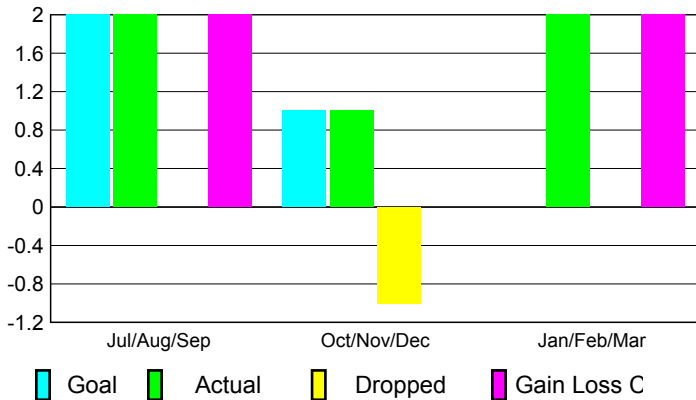

2009-2010 GMT Quarterly Report for District (or Undistricted) **District 416**

GMT: SALIM J MOUSSAN

Location: MOROCCO

GMT CA: 6

CLUBS

Club Results
2009-2010

Clubs
2008-2009

Month	New Club Goal	Actual New Clubs	Actual Dropped Clubs	Gain/Loss of Clubs	Gain/Loss of Clubs
Jul/Aug/Sep	2	2	0	2	-4
Oct/Nov/Dec	1	1	-1	0	-4
Jan/Feb/Mar	0	2	0	2	4
Totals	3	5	-1	4	-4

Club Results 2009-2010

Goal, New, Dropped, Gain/Loss

Comparison of Club Gain/Loss

Current Year Compared to the Previous Year

YTD Status Quo Clubs 2009-2010

Status Quo Clubs Compared to Status Quo Members

MEMBERSHIP